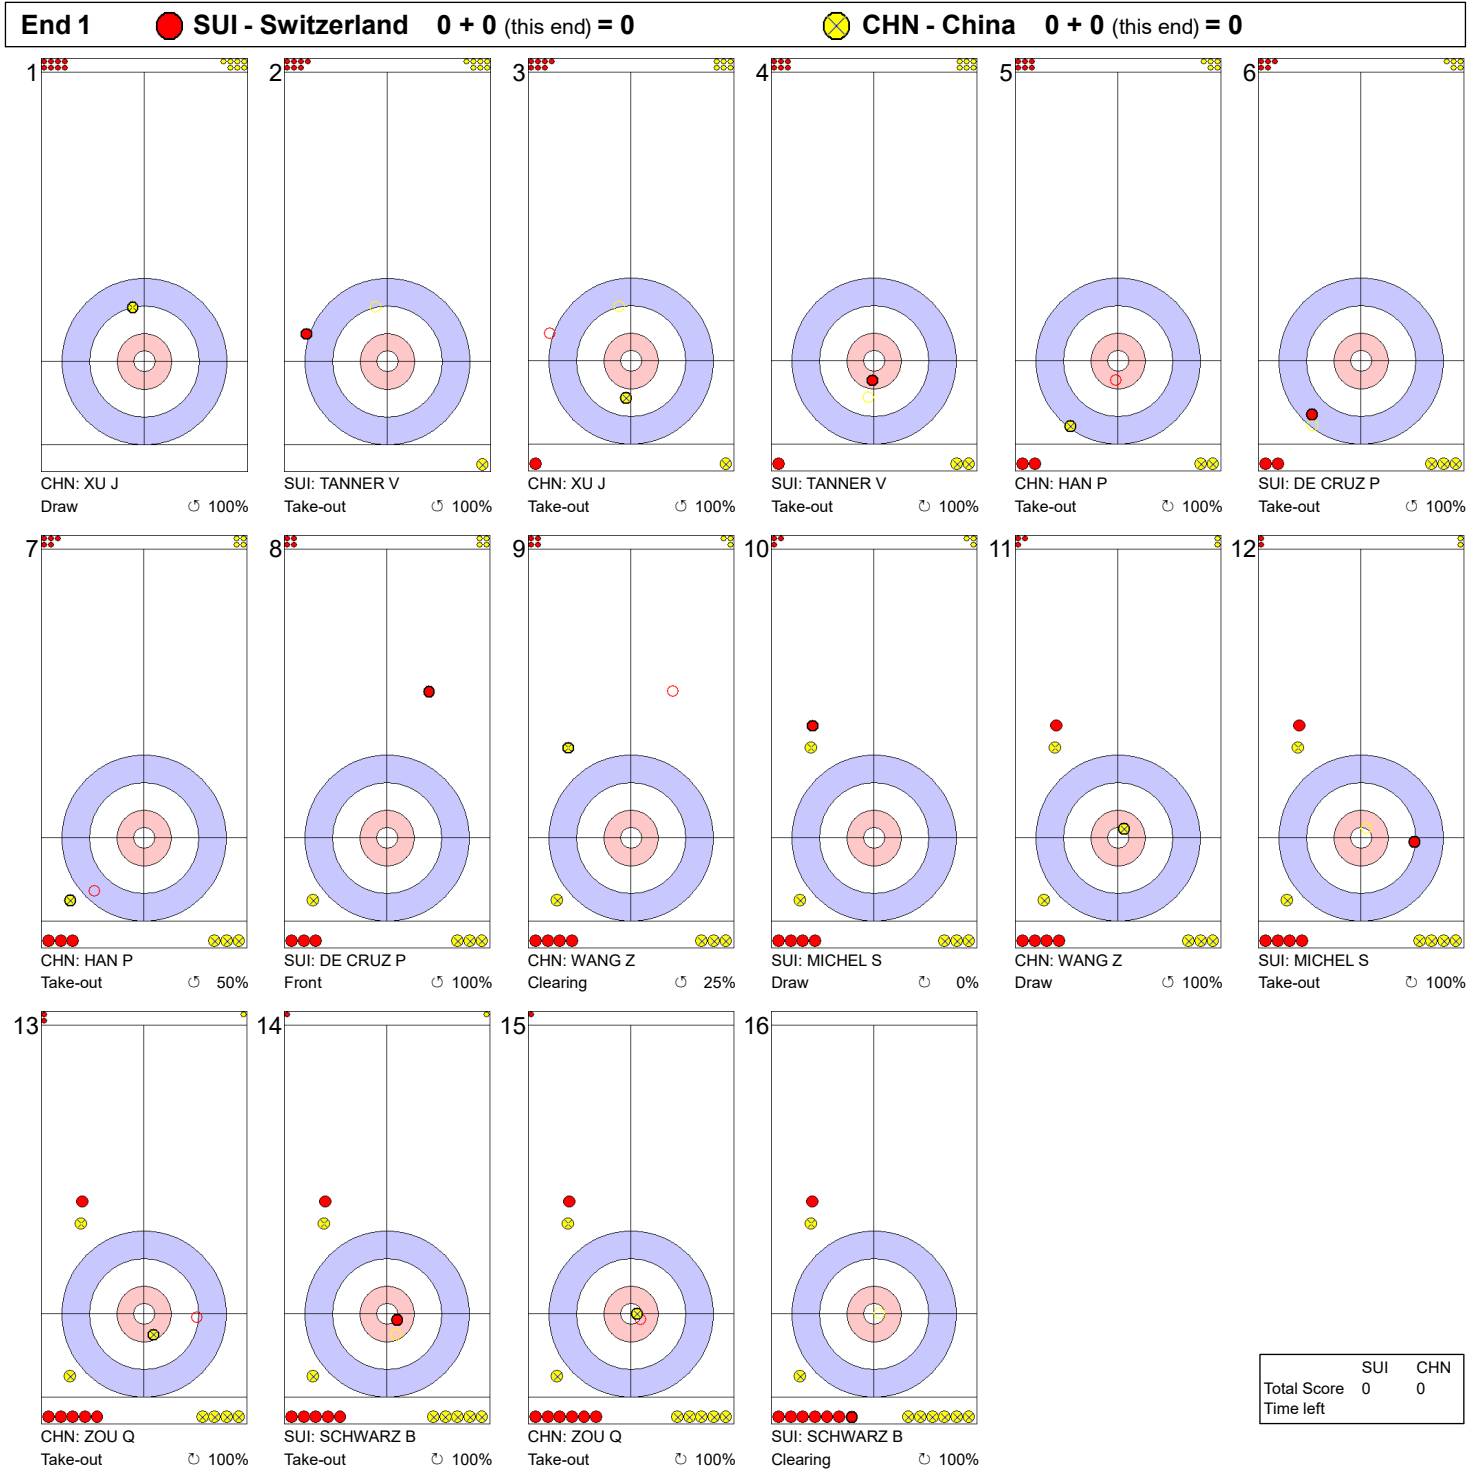

FRI 9 APR 2021
 Start Time 9:00

Round Robin Session 22 - Sheet D

Game - Shot by Shot

Legend:
 ↻ Clockwise ↺ Counter-clockwise - Not considered

FRI 9 APR 2021
 Start Time 9:00

Round Robin Session 22 - Sheet D

Game - Shot by Shot

Legend:
 ↻ Clockwise ↺ Counter-clockwise - Not considered

FRI 9 APR 2021
 Start Time 9:00

Round Robin Session 22 - Sheet D

Game - Shot by Shot

Legend:
 ↻ Clockwise ↺ Counter-clockwise - Not considered