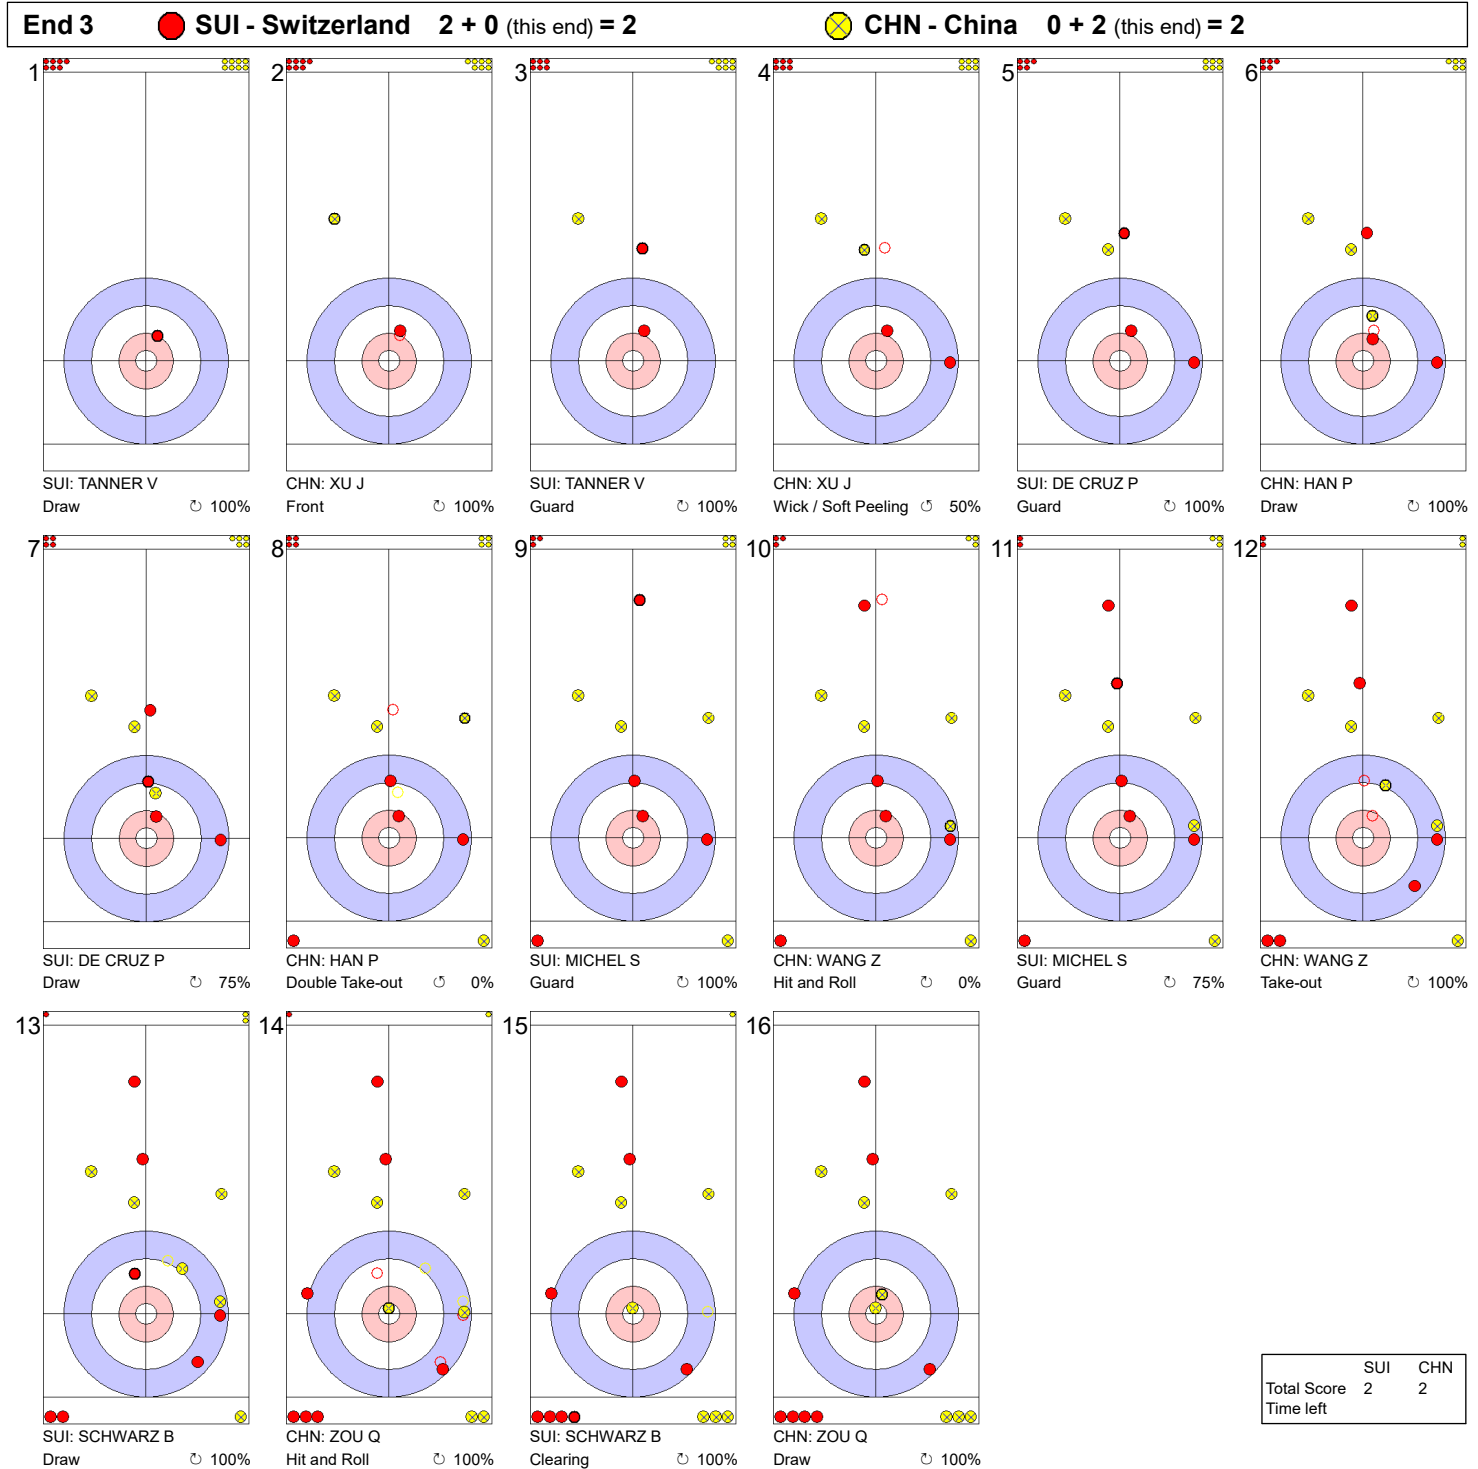

FRI 9 APR 2021
 Start Time 9:00

Round Robin Session 22 - Sheet D

Game - Shot by Shot

Legend:
 ↻ Clockwise ↺ Counter-clockwise - Not considered

FRI 9 APR 2021
 Start Time 9:00

Round Robin Session 22 - Sheet D

Game - Shot by Shot

Legend:
 ↻ Clockwise ↺ Counter-clockwise - Not considered

FRI 9 APR 2021
 Start Time 9:00

Round Robin Session 22 - Sheet D

Game - Shot by Shot

Legend:
 ↻ Clockwise ↺ Counter-clockwise - Not considered