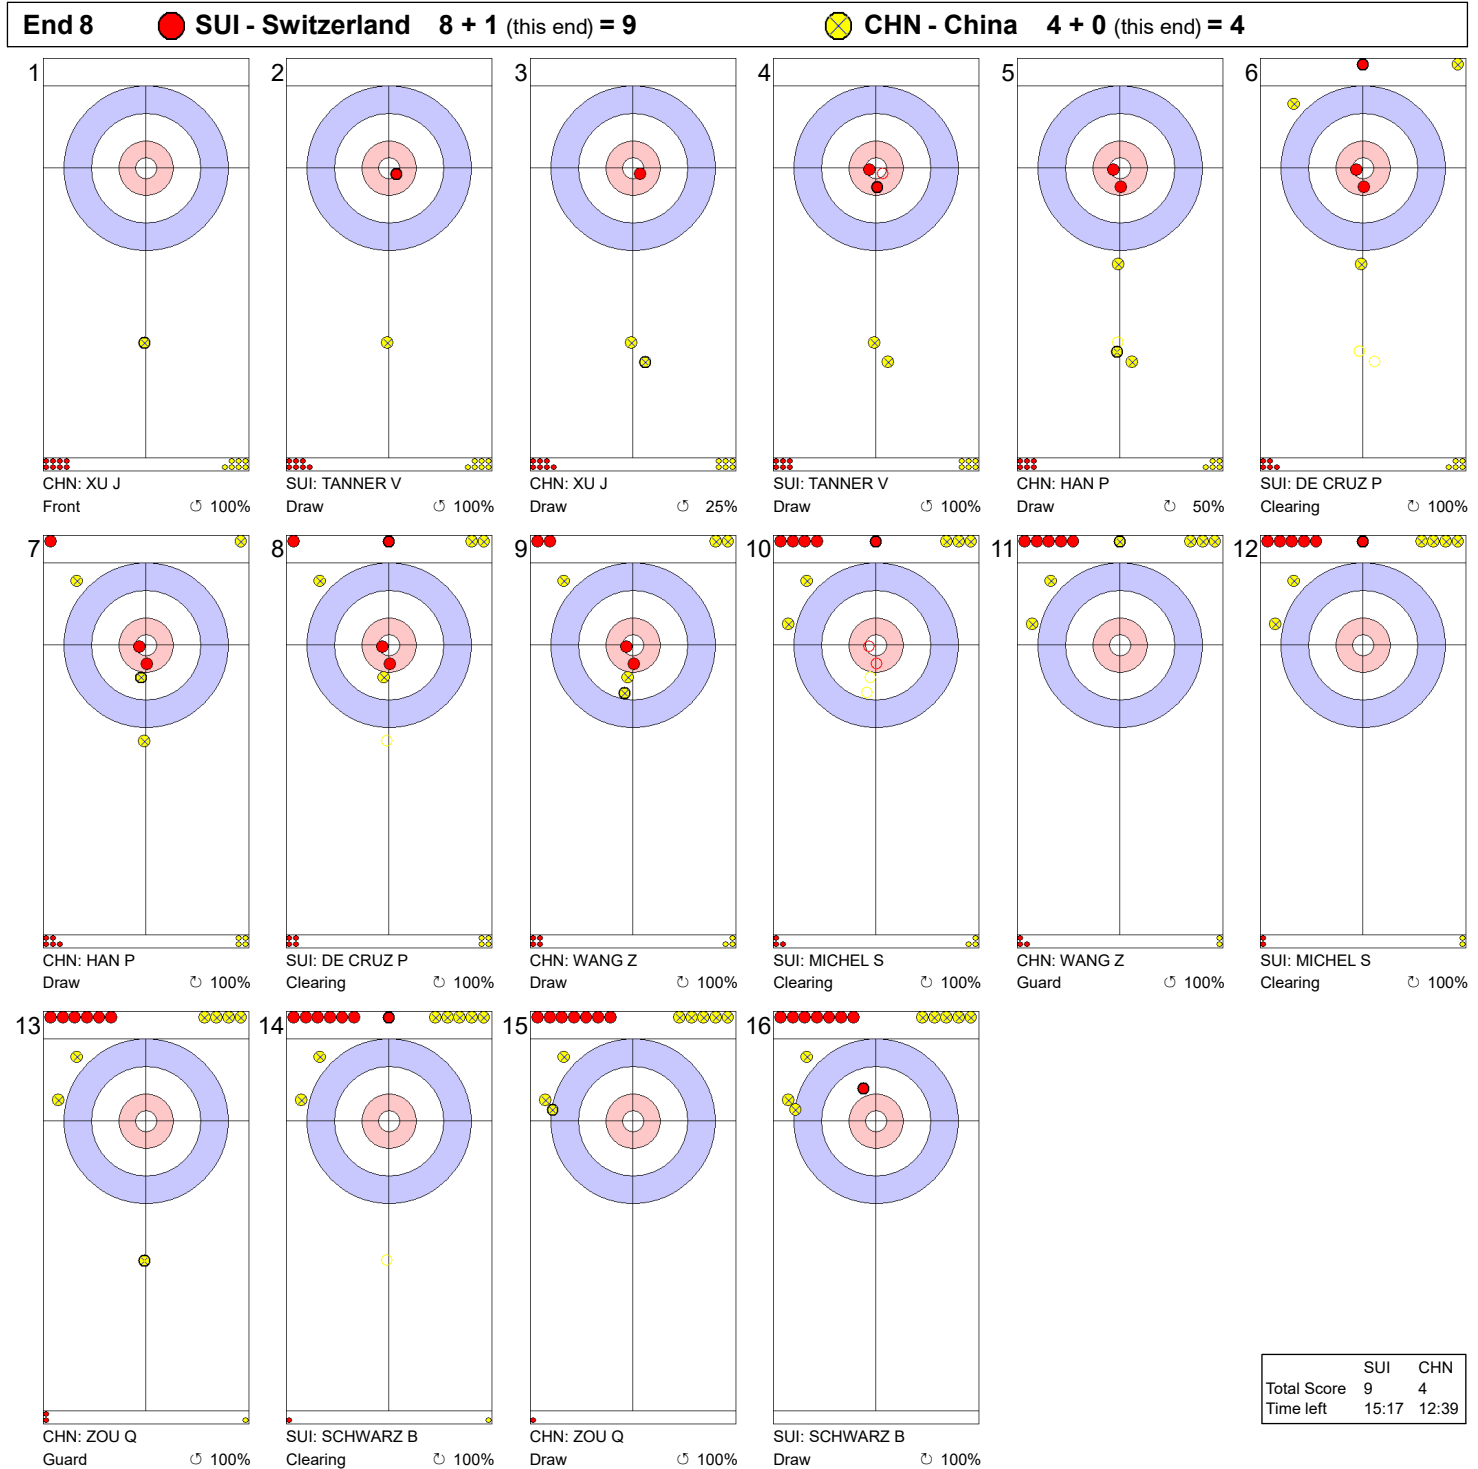

FRI 9 APR 2021
 Start Time 9:00

Round Robin Session 22 - Sheet D

Game - Shot by Shot

Legend:
 ↻ Clockwise ↺ Counter-clockwise - Not considered

FRI 9 APR 2021
 Start Time 9:00

Round Robin Session 22 - Sheet D

Game - Shot by Shot

Legend:
 ↻ Clockwise ↺ Counter-clockwise - Not considered

FRI 9 APR 2021
 Start Time 9:00

Round Robin Session 22 - Sheet D

Game - Shot by Shot

Legend:
 ↻ Clockwise ↺ Counter-clockwise - Not considered