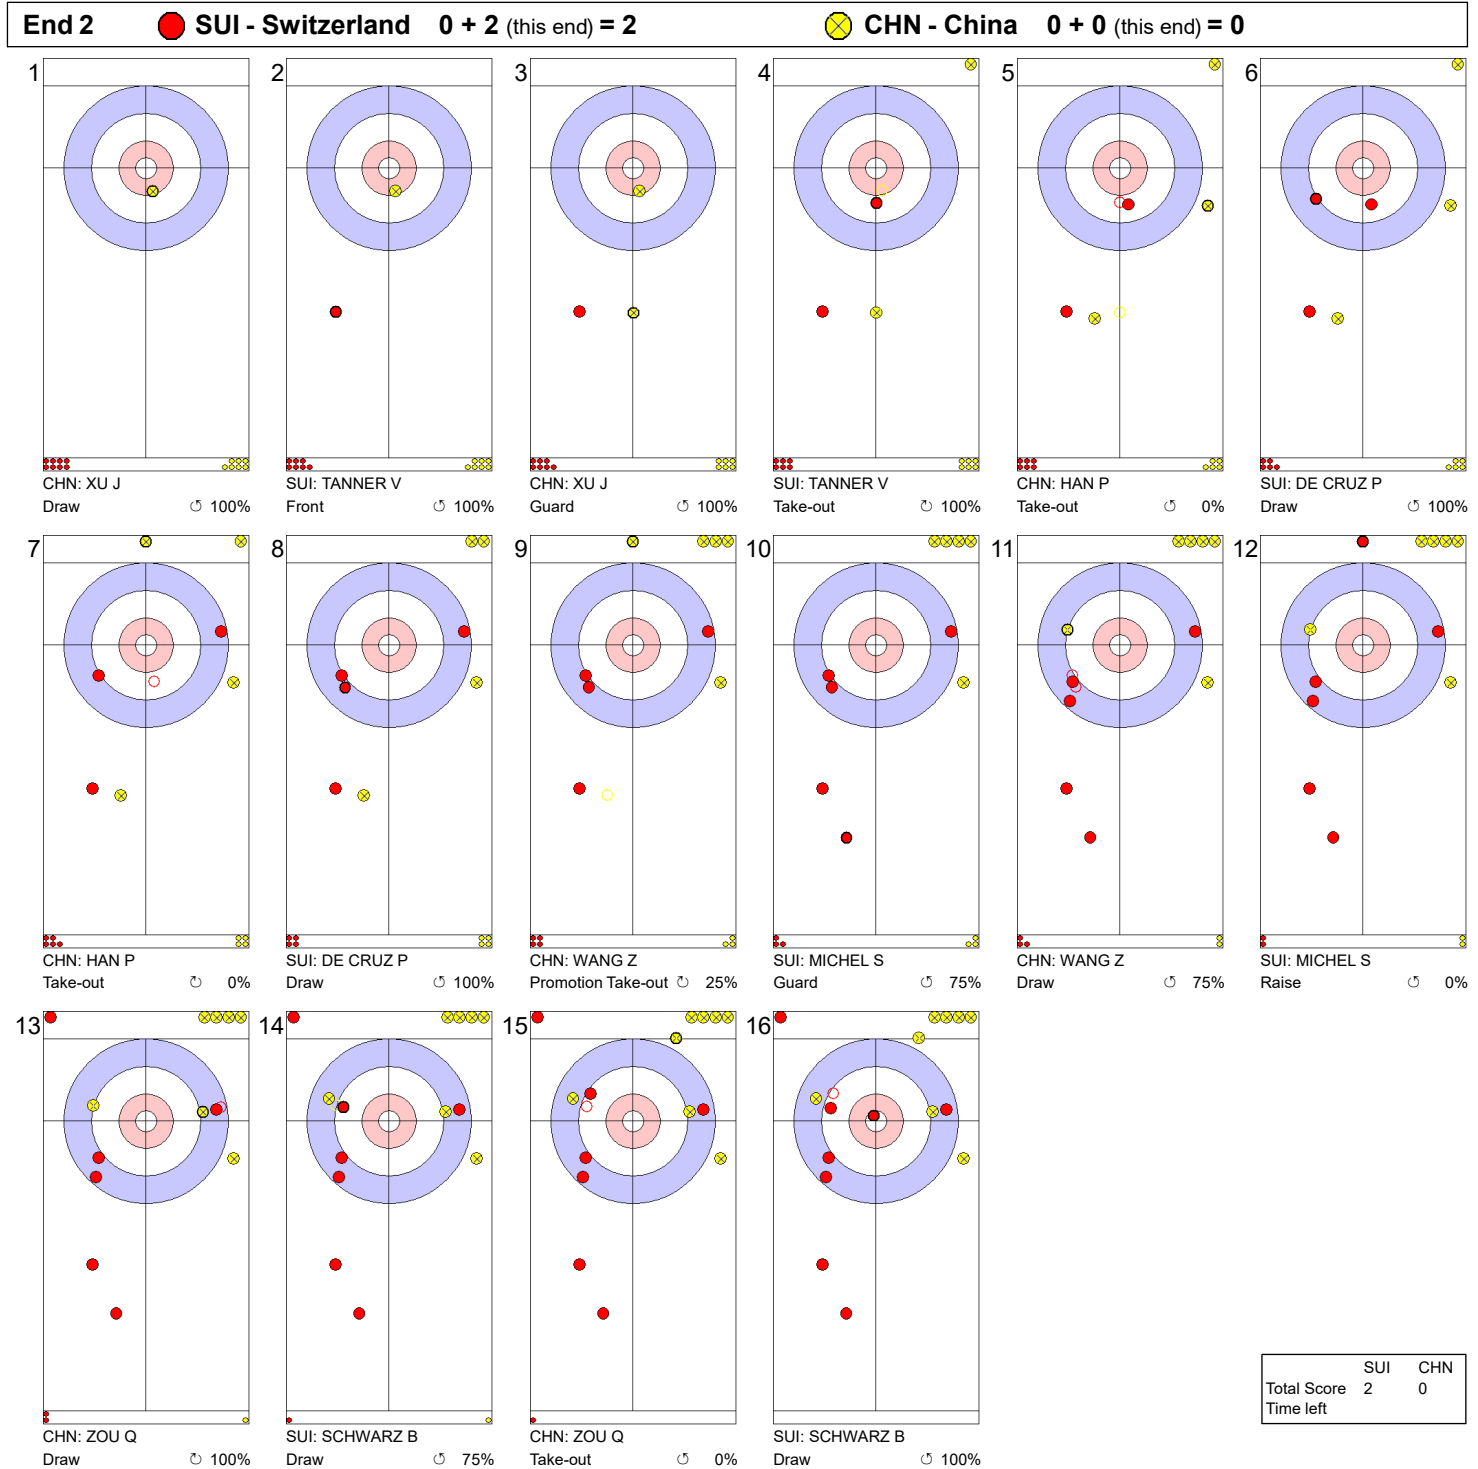

FRI 9 APR 2021
 Start Time 9:00

Round Robin Session 22 - Sheet D

Game - Shot by Shot

Legend:
 ↻ Clockwise ↺ Counter-clockwise - Not considered

FRI 9 APR 2021
 Start Time 9:00

Round Robin Session 22 - Sheet D

Game - Shot by Shot

Legend:
 ↻ Clockwise ↺ Counter-clockwise - Not considered

FRI 9 APR 2021
 Start Time 9:00

Round Robin Session 22 - Sheet D

Game - Shot by Shot

Legend:
 ↻ Clockwise ↺ Counter-clockwise - Not considered