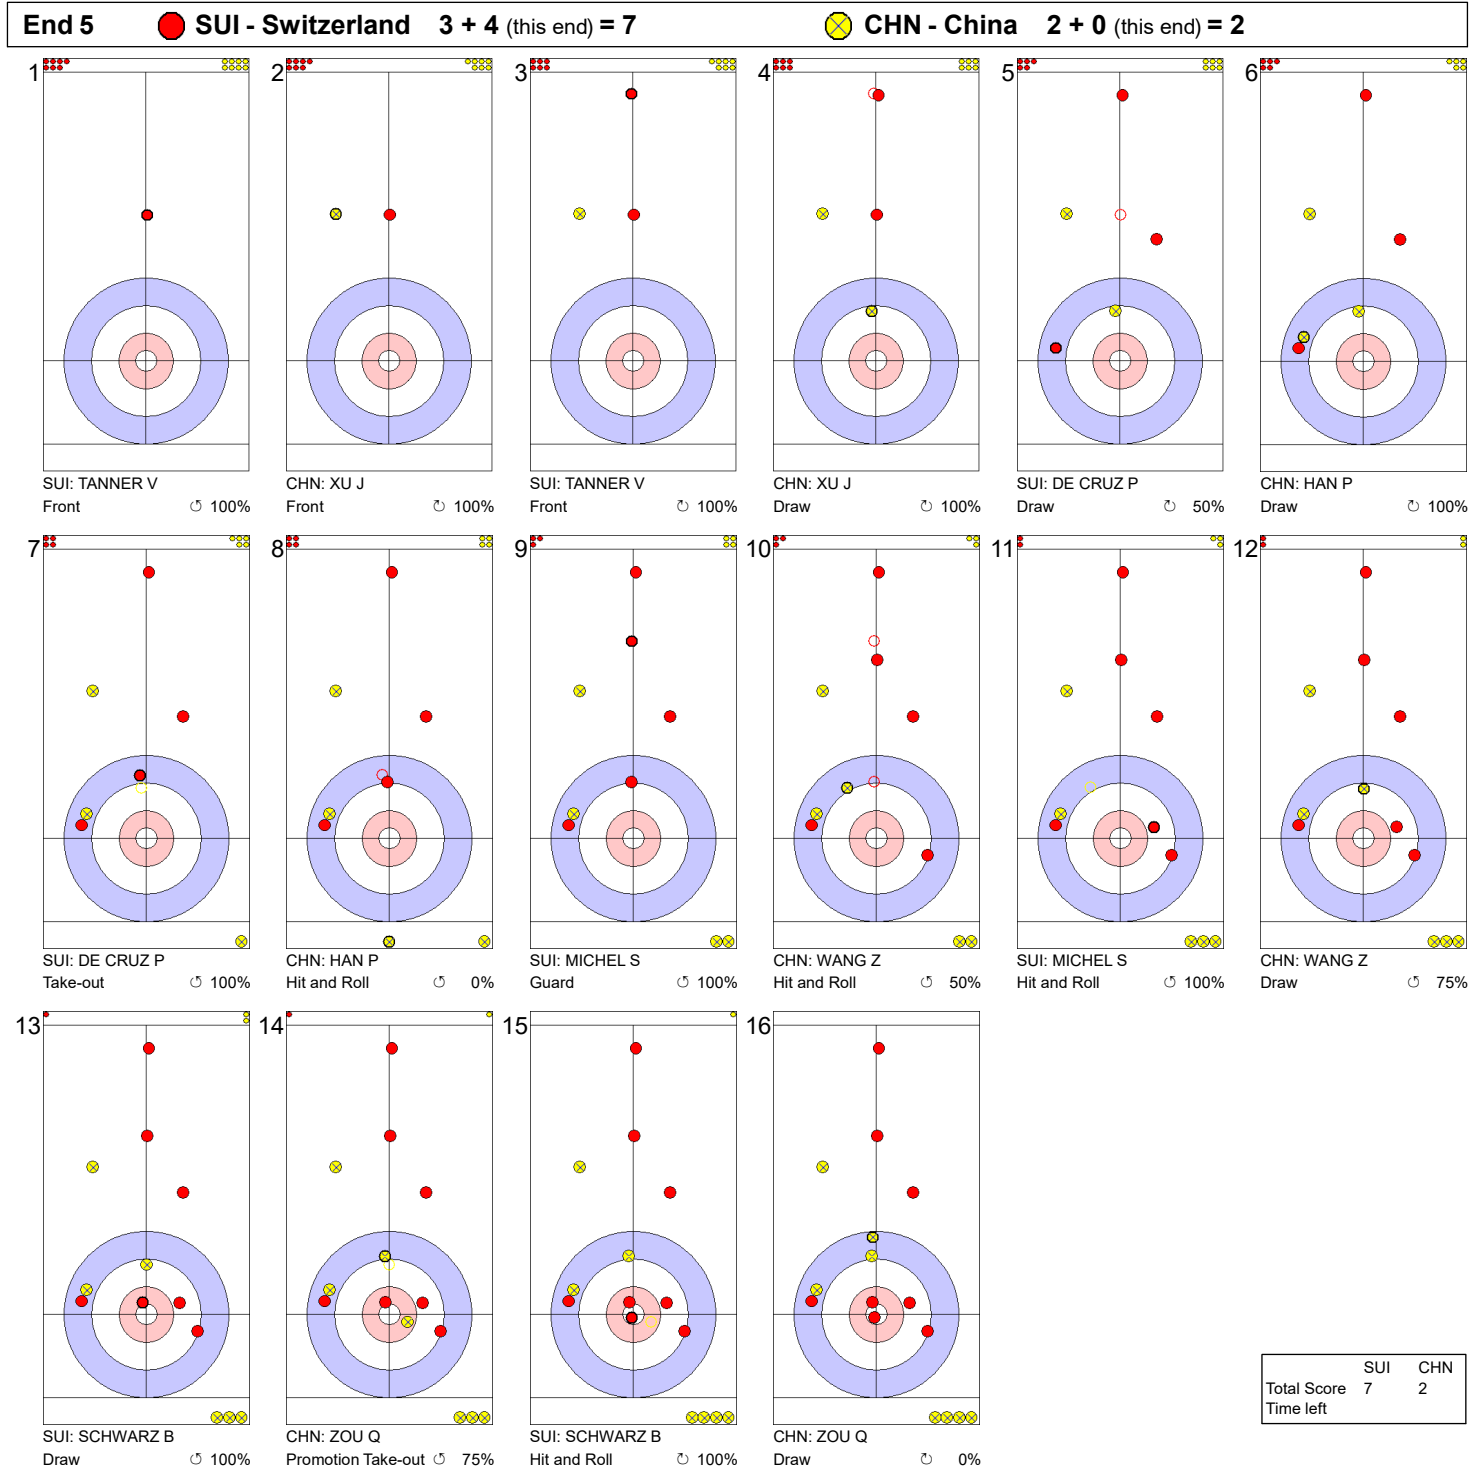

FRI 9 APR 2021
 Start Time 9:00

Round Robin Session 22 - Sheet D

Game - Shot by Shot

Legend:
 ↻ Clockwise ↺ Counter-clockwise - Not considered

FRI 9 APR 2021
 Start Time 9:00

Round Robin Session 22 - Sheet D

Game - Shot by Shot

Legend:
 ↻ Clockwise ↺ Counter-clockwise - Not considered

FRI 9 APR 2021
 Start Time 9:00

Round Robin Session 22 - Sheet D

Game - Shot by Shot

Legend:
 ↻ Clockwise ↺ Counter-clockwise - Not considered